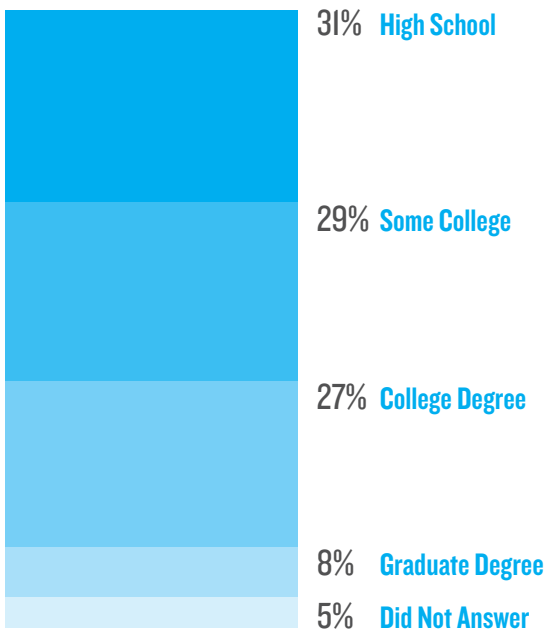

DEMOGRAPHICS

indoor DIRECT
The Restaurant Entertainment Network

90% of Americans will visit a Quick Service Restaurant each month.

National Restaurant Fact Sheet.

GENDER

FAMILY STATUS

RACE

Percent may be greater than 100 due to Census allowing reclassification into multiple ethnic categories

AGE LEVELS

EDUCATION

HOUSEHOLD INCOME

Percentage out of 100