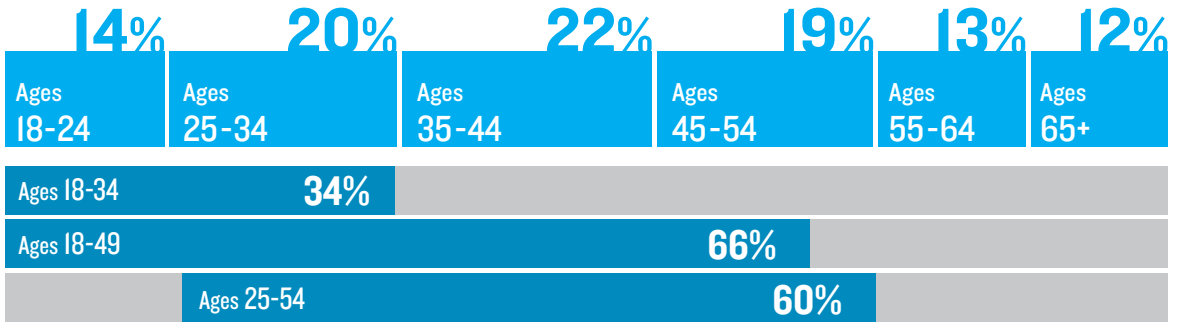

DEMOGRAPHICS

indoor DIRECT
The Restaurant Entertainment Network

90% of Americans will visit a Quick Service Restaurant each month.

National Restaurant Fact Sheet.

GENDER

FAMILY STATUS

RACE

Percent may be greater than 100 due to Census allowing reclassification into multiple ethnic categories

AGE LEVELS

EDUCATION

HOUSEHOLD INCOME

Percentage out of 100