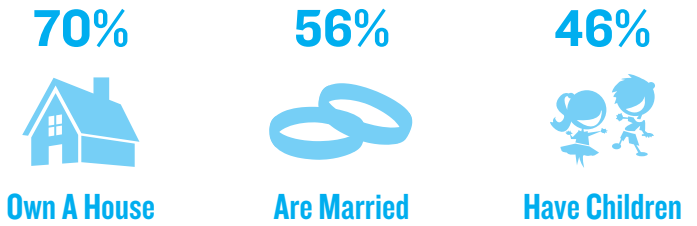

DEMOGRAPHICS

indoor DIRECT
The Restaurant Entertainment Network

90% of Americans will visit a Quick Service Restaurant each month.

National Restaurant Fact Sheet.

GENDER

FAMILY STATUS

RACE

Percent may be greater than 100 due to Census allowing reclassification into multiple ethnic categories

AGE LEVELS

EDUCATION

HOUSEHOLD INCOME

Percentage out of 100